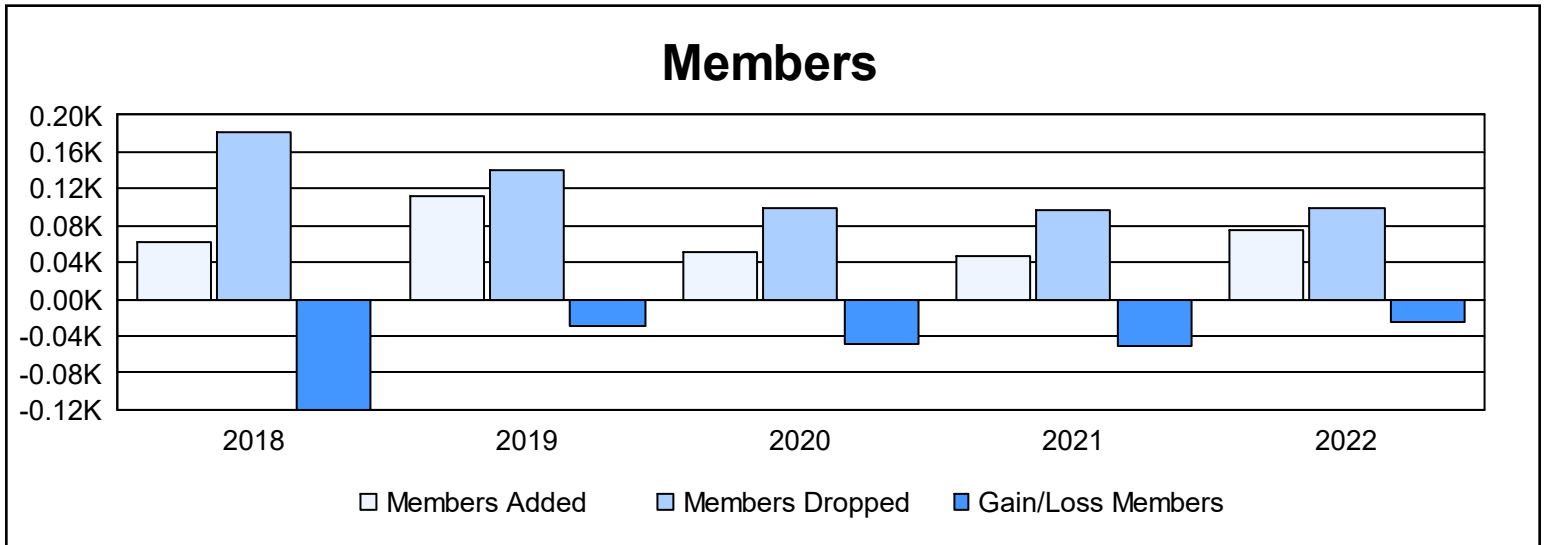

Year	New Clubs	Dropped Clubs	Gain/ Loss Clubs	New Members	Charter Members	Reinstate Members	Transfer Members	Total Member Added	Total Members Dropped	Gain/ Loss Members
2017-2018	0	3	-3	43	0	10	8	61	181	-120
2018-2019	0	2	-2	77	10	5	19	111	140	-29
2019-2020	0	0	0	43	1	2	6	52	100	-48
2020-2021	0	0	0	35	0	7	4	46	96	-50
2021-2022	0	0	0	68	1	2	4	75	99	-24
<b>Average</b>	<b>0</b>	<b>1</b>	<b>-1</b>	<b>53</b>	<b>2</b>	<b>5</b>	<b>8</b>	<b>69</b>	<b>123</b>	<b>-54</b>

### Membership Composition June 2022 Cumulative