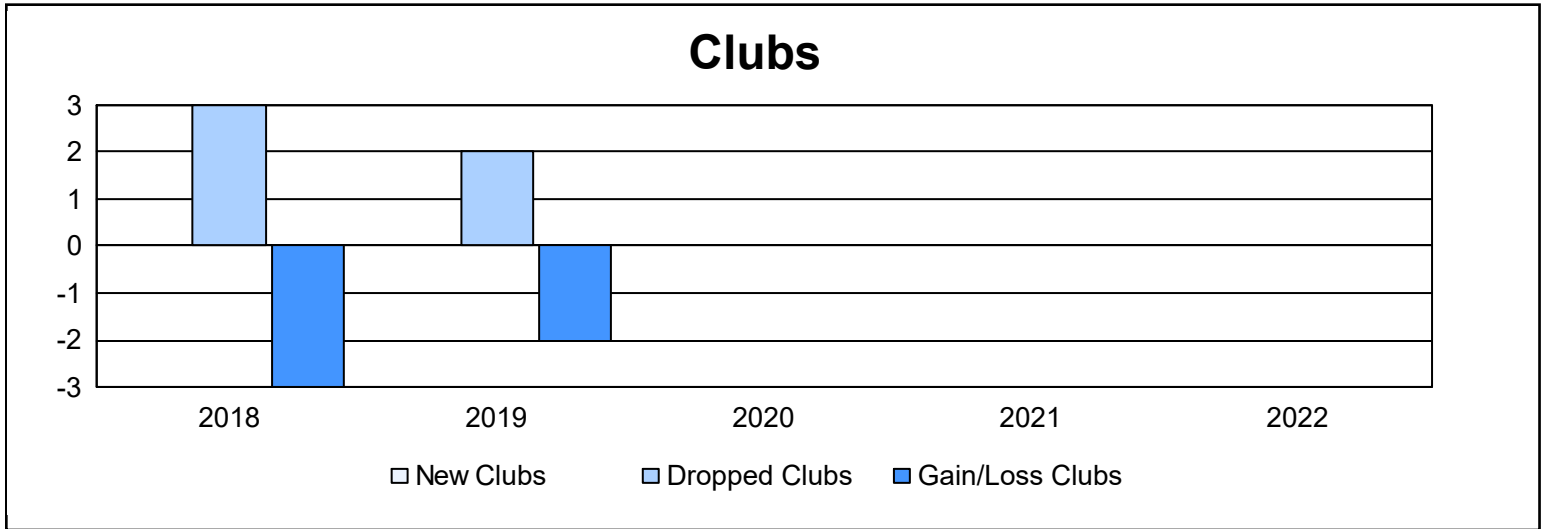

Year	New Clubs	Dropped Clubs	Gain/ Loss Clubs	New Members	Charter Members	Reinstate Members	Transfer Members	Total Member Added	Total Members Dropped	Gain/ Loss Members
2017-2018	0	3	-3	43	0	10	8	61	181	-120
2018-2019	0	2	-2	77	10	5	19	111	140	-29
2019-2020	0	0	0	43	1	2	6	52	100	-48
2020-2021	0	0	0	35	0	7	4	46	96	-50
2021-2022	0	0	0	68	1	2	4	75	99	-24
<b>Average</b>	<b>0</b>	<b>1</b>	<b>-1</b>	<b>53</b>	<b>2</b>	<b>5</b>	<b>8</b>	<b>69</b>	<b>123</b>	<b>-54</b>

### Membership Composition June 2022 Cumulative